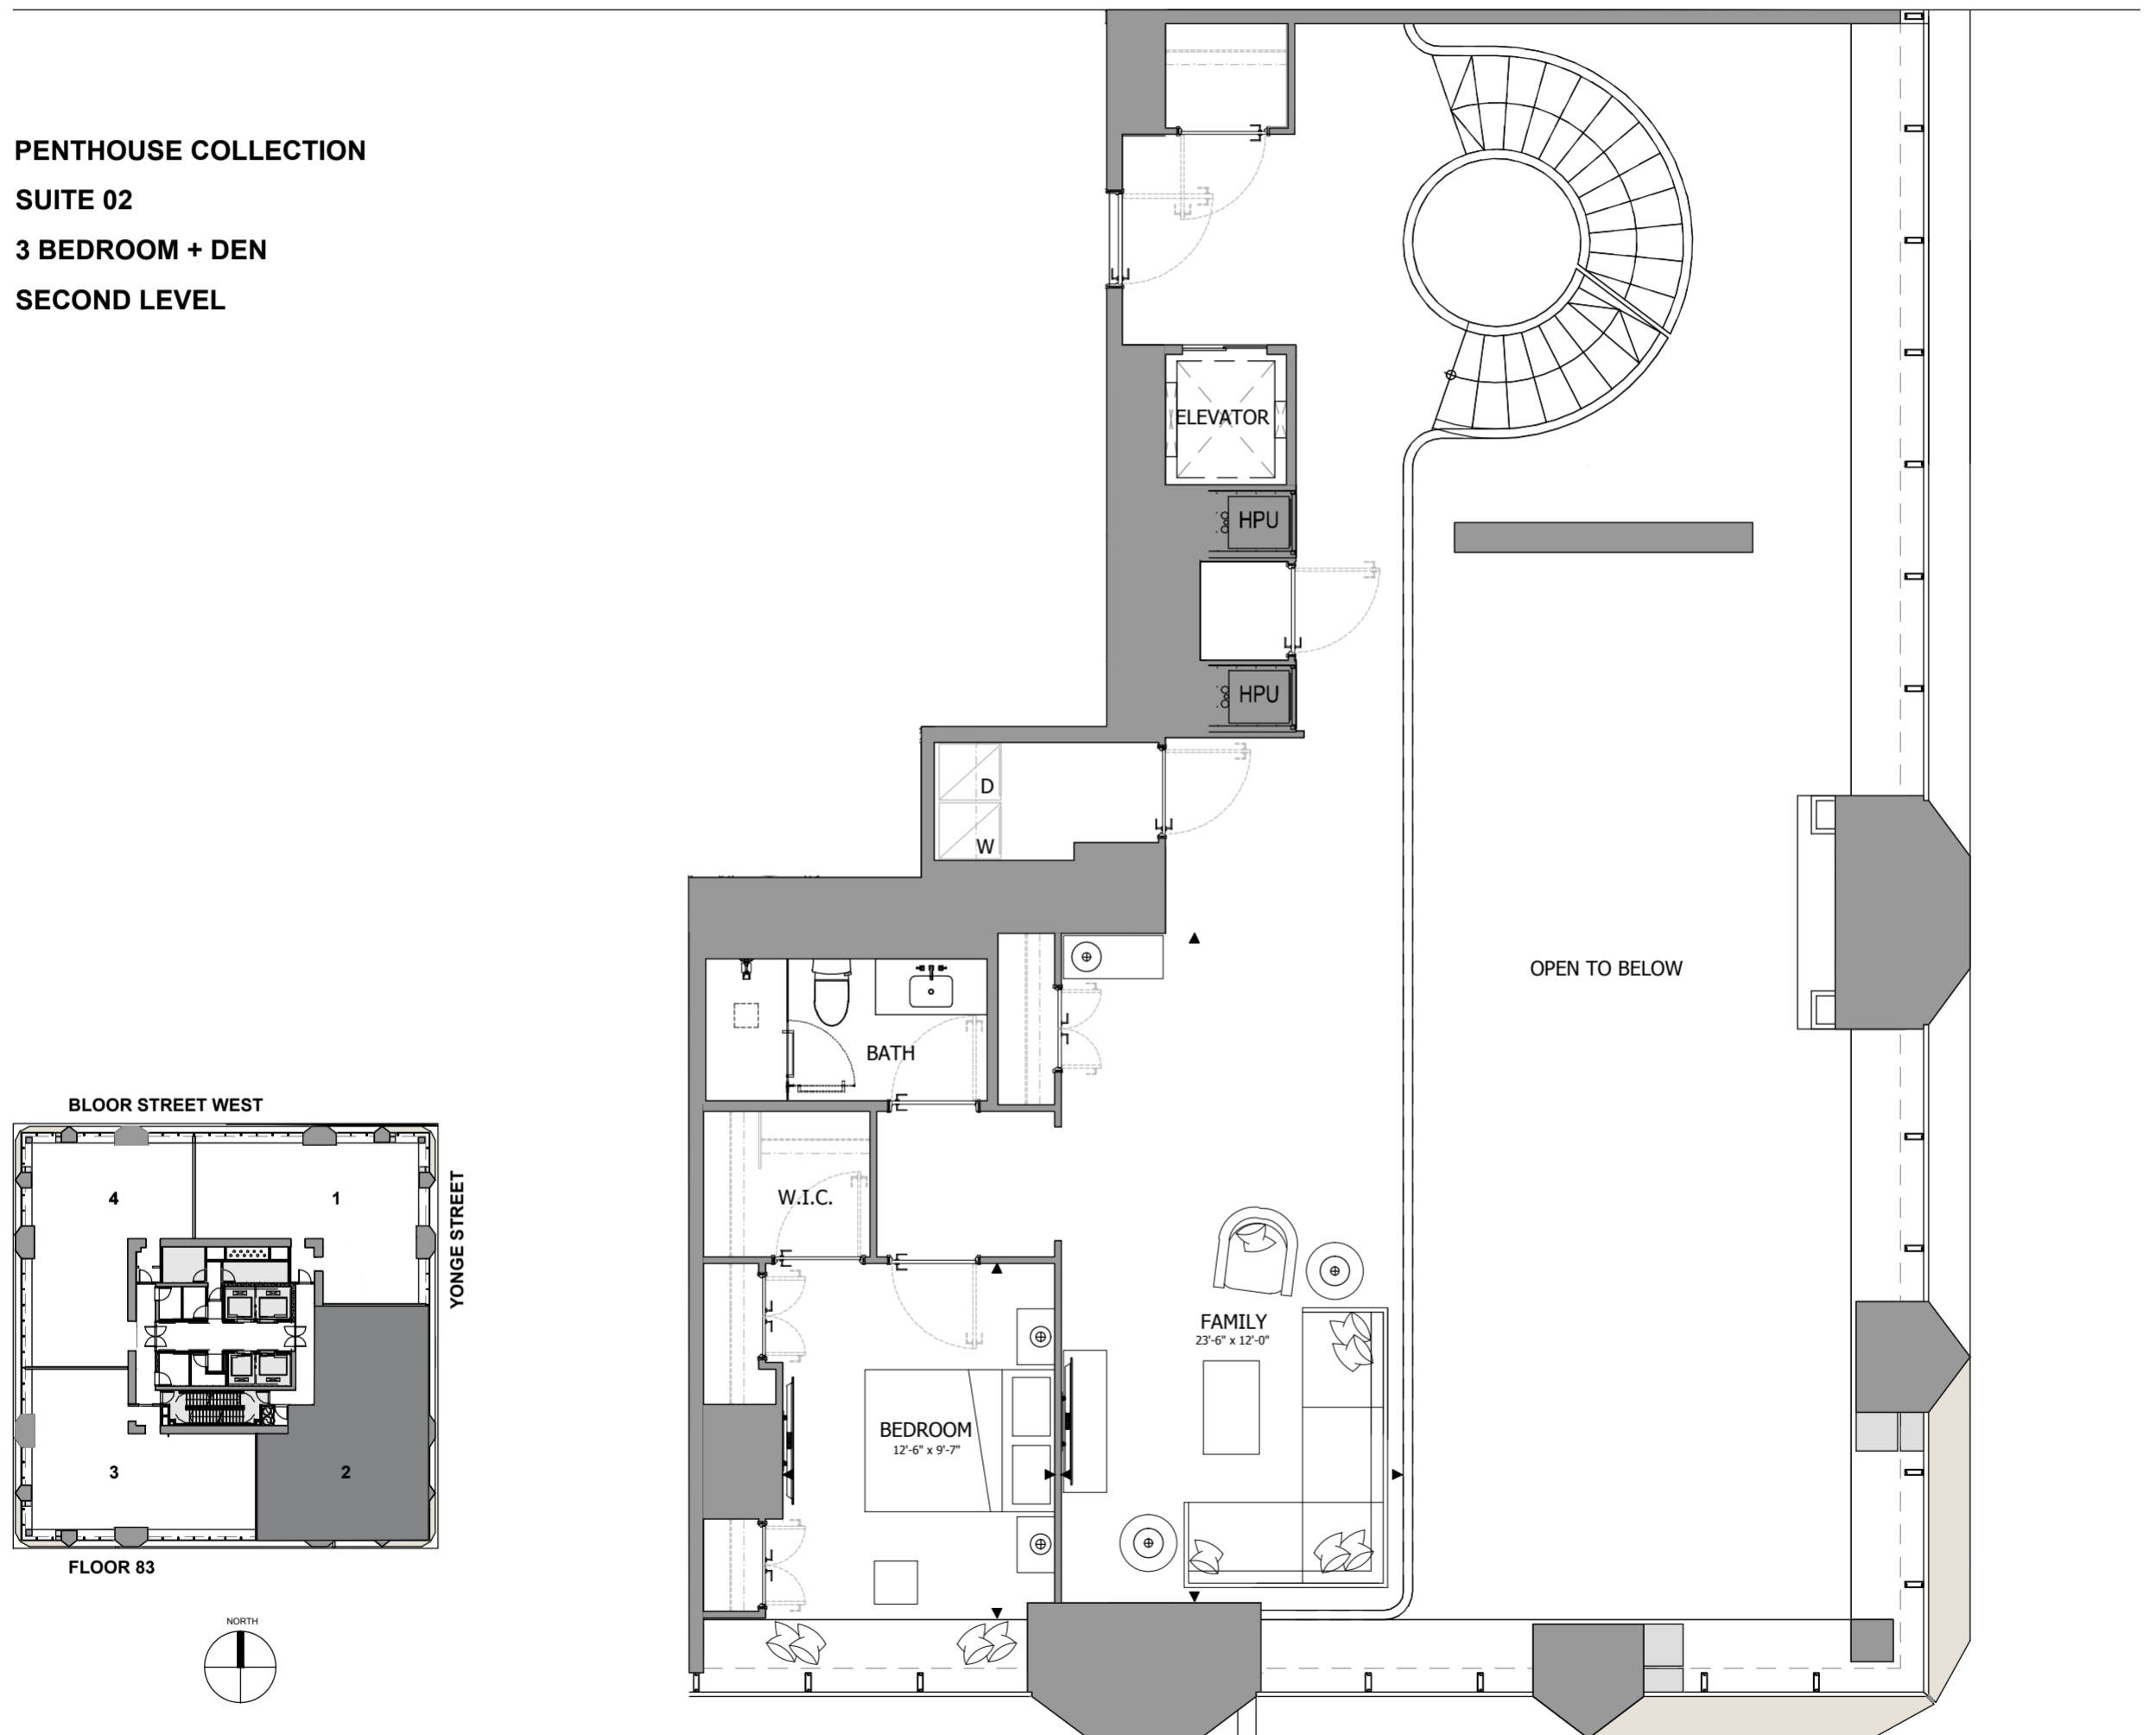

THE ONE

RESIDENCES

PENTHOUSE COLLECTION
SUITE 02
3 BEDROOM + DEN
INTERIOR AREA: 6,037 SQ.FT.
EXTERIOR AREA: 1,025 SQ.FT.

THE ONE

RESIDENCES

PENTHOUSE COLLECTION

SUITE 02

3 BEDROOM + DEN

SECOND LEVEL

BLOOR STREET WEST

YONGE STREET

FLOOR 83

THE ONE

RESIDENCES

PENTHOUSE COLLECTION

SUITE 02

3 BEDROOM + DEN

THIRD LEVEL

THE ONE

RESIDENCES

PENTHOUSE COLLECTION

SUITE 02

3 BEDROOM + DEN

1,132 SQ.FT.