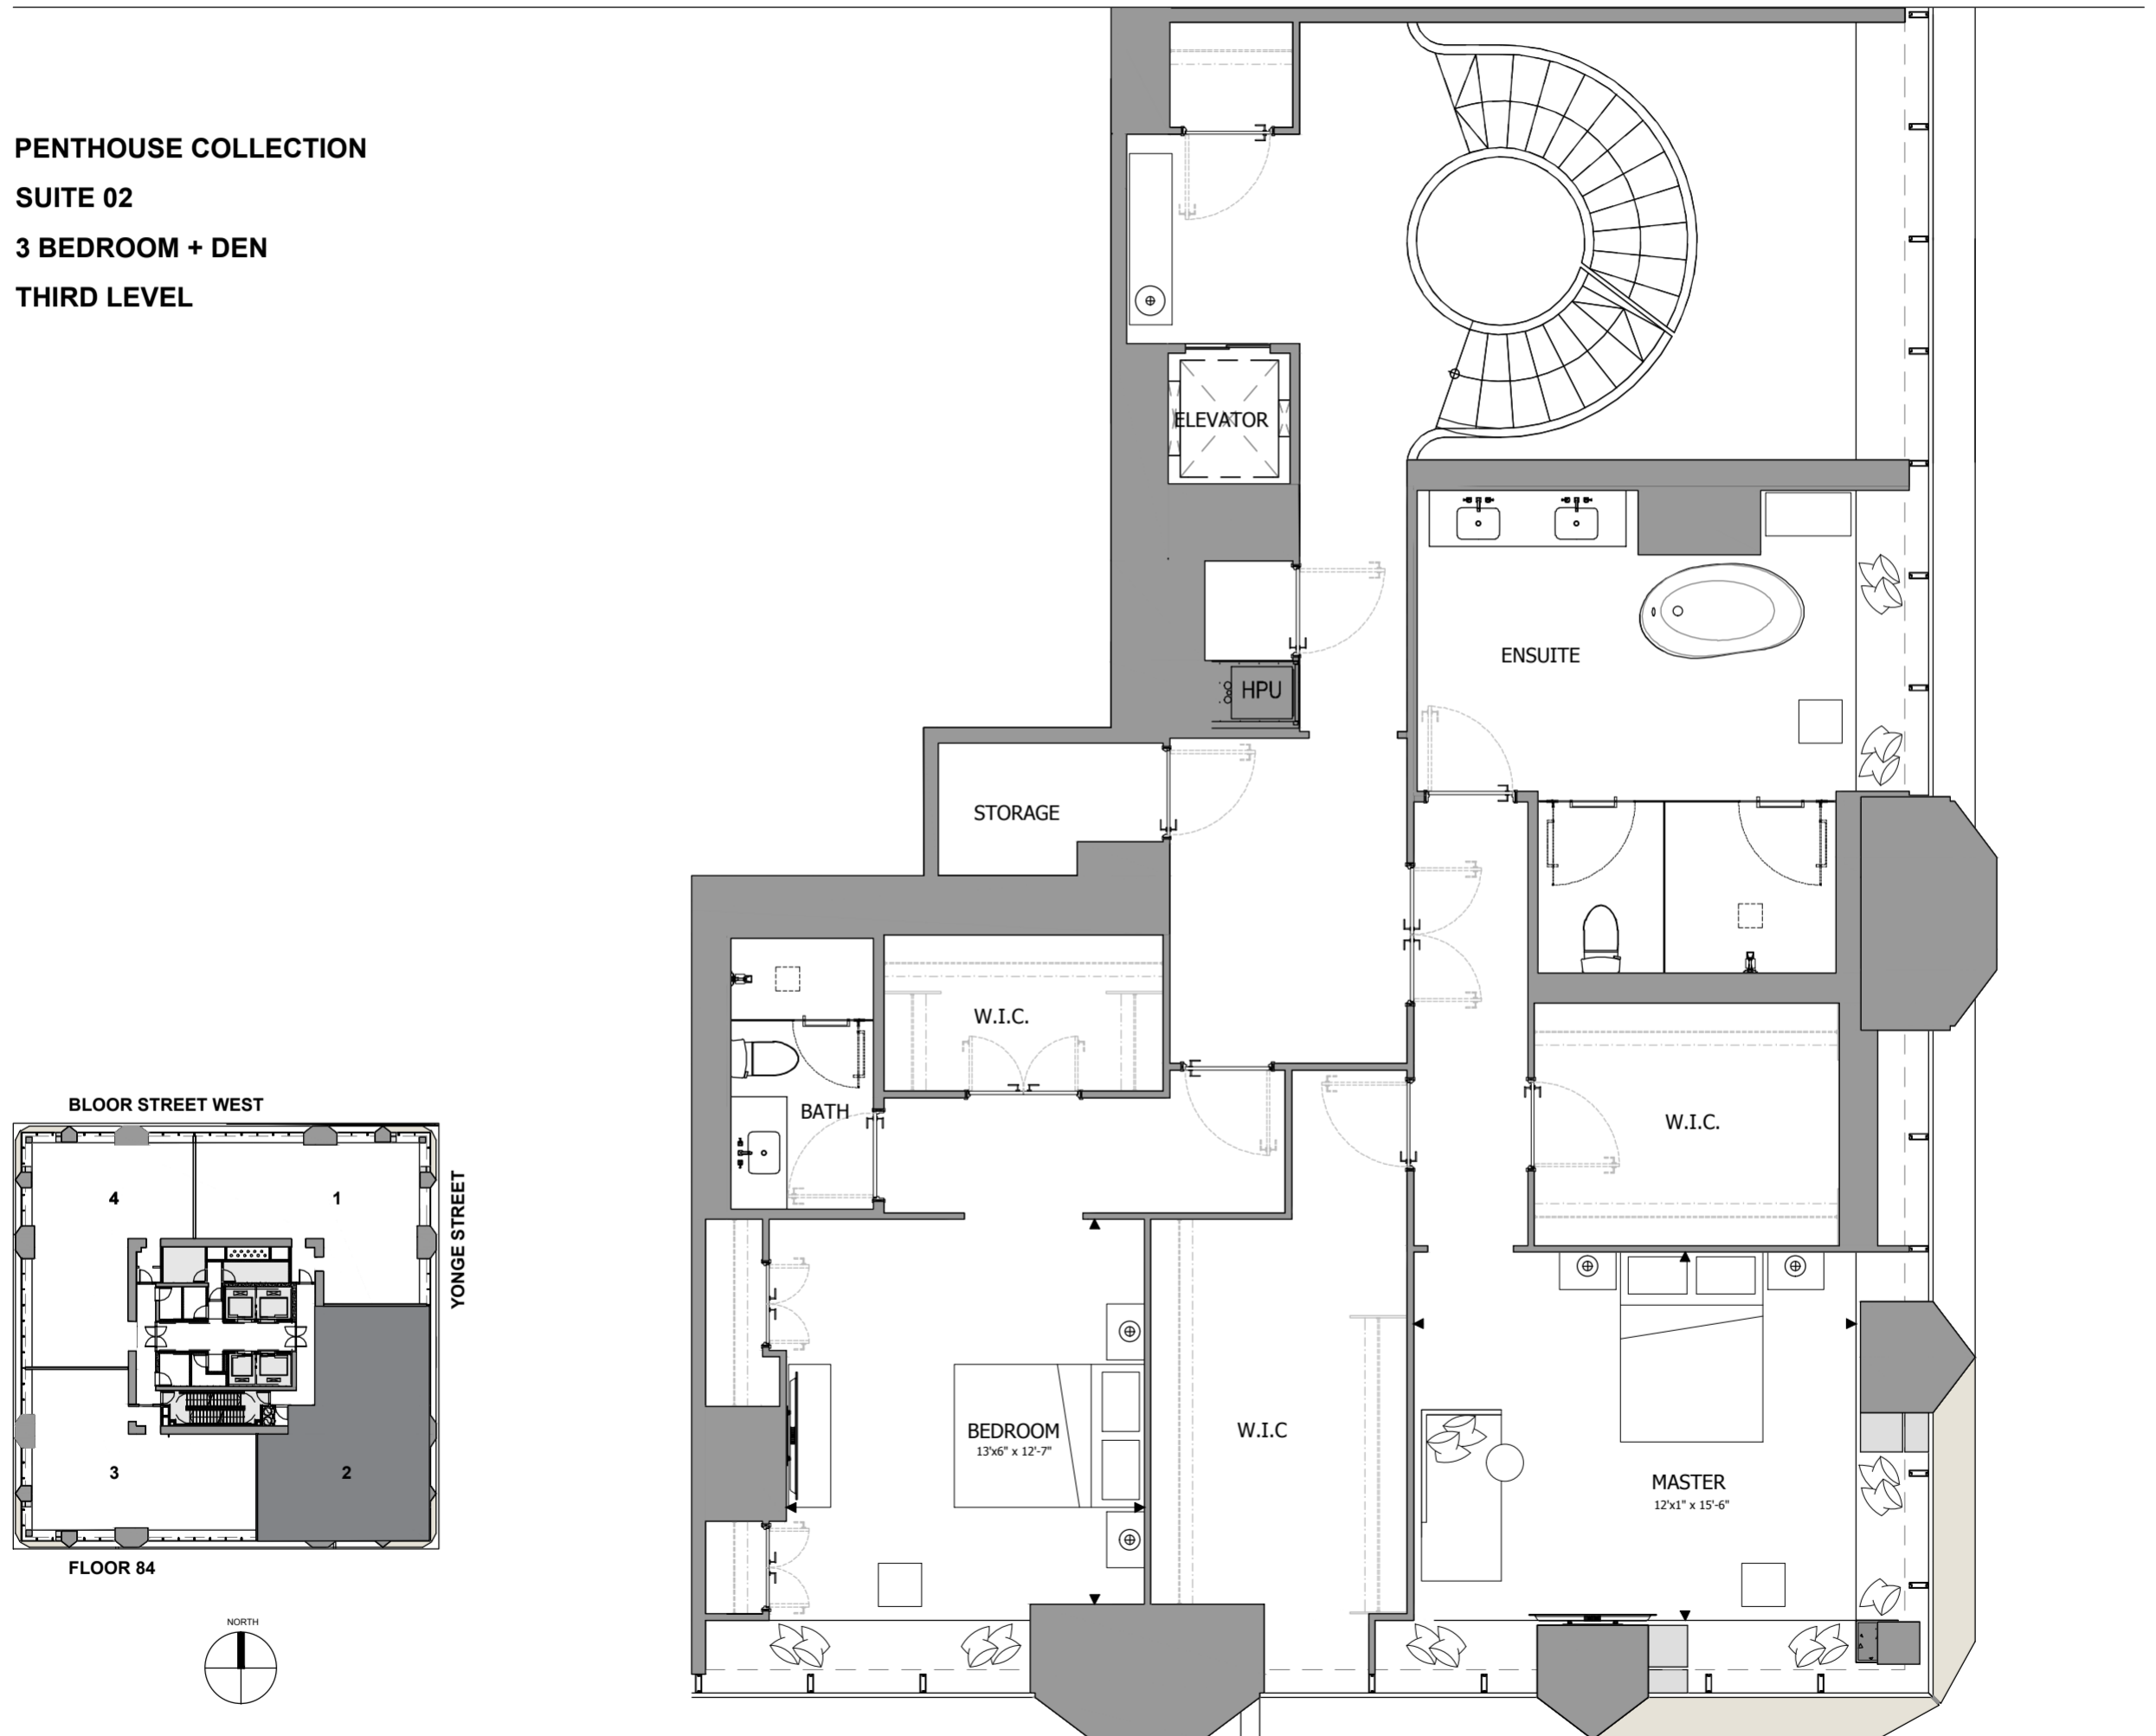

THE ONE

RESIDENCES

PENTHOUSE COLLECTION
SUITE 02
3 BEDROOM + DEN
INTERIOR AREA: 6,037 SQ.FT.
EXTERIOR AREA: 1,025 SQ.FT.

THE ONE

RESIDENCES

PENTHOUSE COLLECTION

SUITE 02

3 BEDROOM + DEN

SECOND LEVEL

BLOOR STREET WEST

YONGE STREET

FLOOR 83

THE ONE

RESIDENCES

PENTHOUSE COLLECTION

SUITE 02

3 BEDROOM + DEN

THIRD LEVEL

THE ONE

RESIDENCES

PENTHOUSE COLLECTION

SUITE 02

3 BEDROOM + DEN

1,132 SQ.FT.