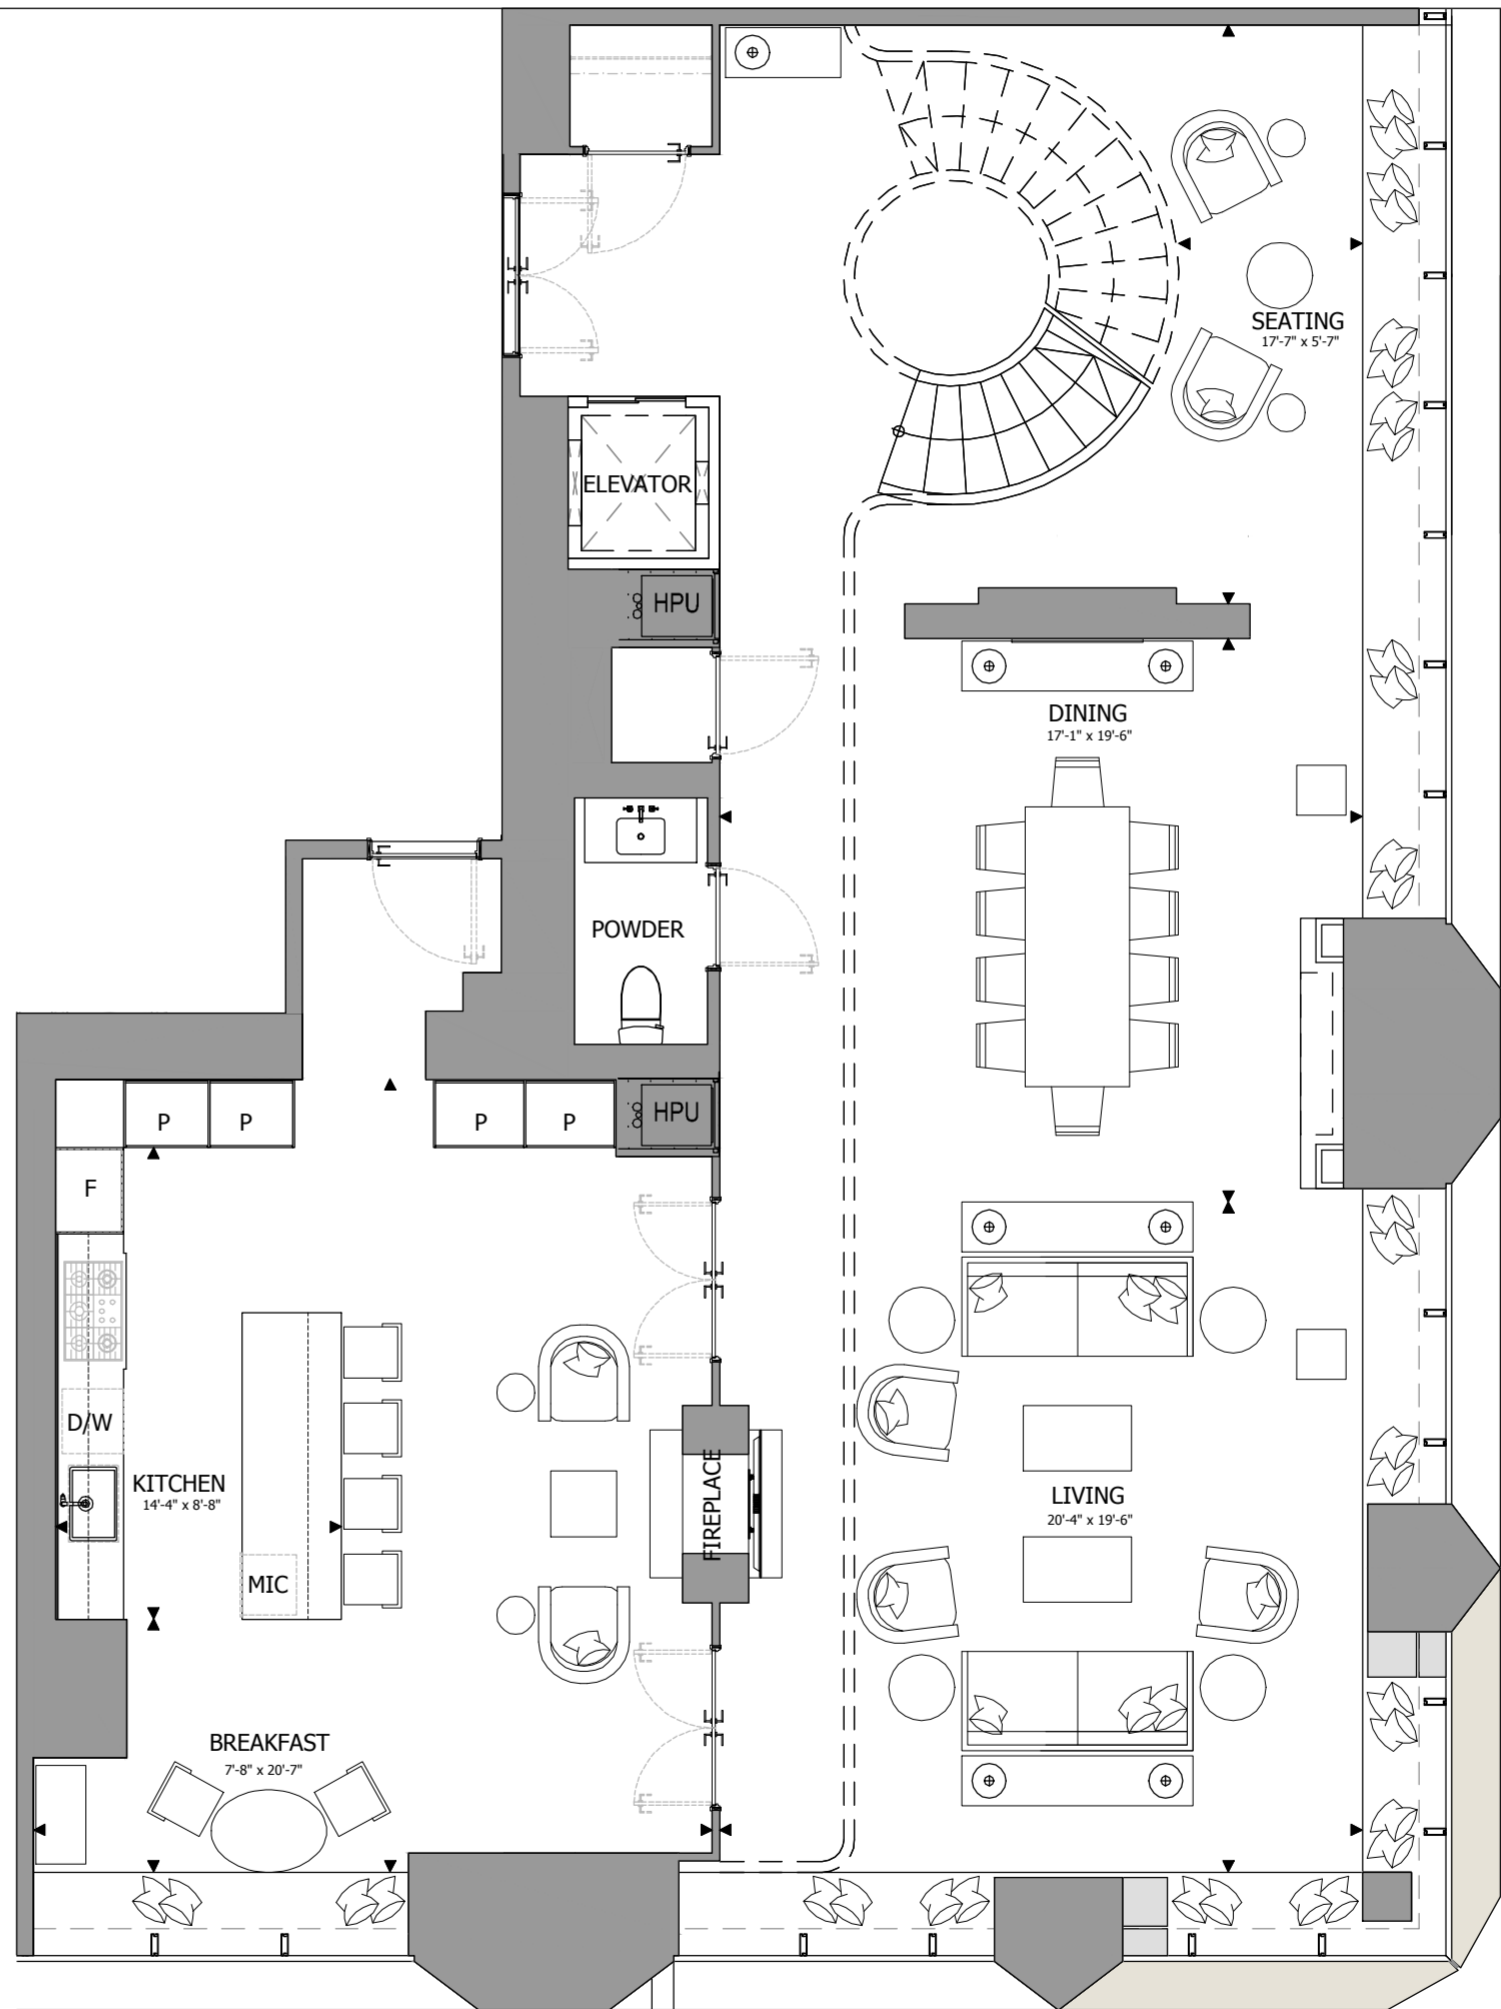

THE ONE

RESIDENCES

PENTHOUSE COLLECTION
SUITE 02
3 BEDROOM + DEN
INTERIOR AREA: 6,037 SQ.FT.
EXTERIOR AREA: 1,025 SQ.FT.

THE ONE

RESIDENCES

PENTHOUSE COLLECTION

SUITE 02

3 BEDROOM + DEN

SECOND LEVEL

BLOOR STREET WEST

YONGE STREET

FLOOR 83

THE ONE

RESIDENCES

PENTHOUSE COLLECTION

SUITE 02