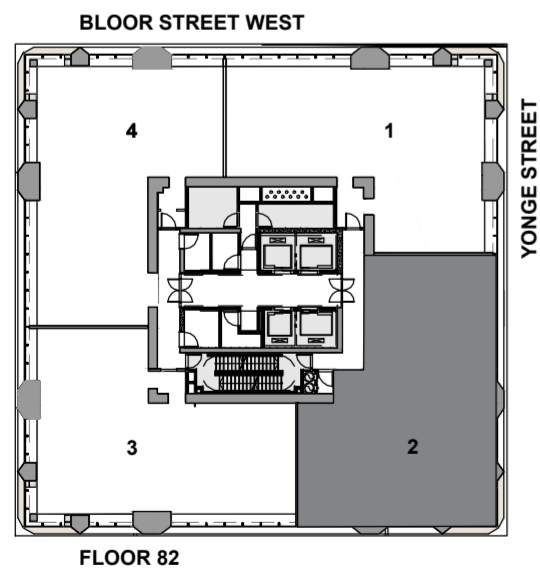

THE ONE

RESIDENCES

PENTHOUSE COLLECTION
SUITE 02
3 BEDROOM + DEN
INTERIOR AREA: 6,037 SQ.FT.
EXTERIOR AREA: 1,025 SQ.FT.

THE ONE

RESIDENCES

PENTHOUSE COLLECTION

SUITE 02

3 BEDROOM + DEN

SECOND LEVEL

BLOOR STREET WEST

YONGE STREET

FLOOR 83

THE ONE

RESIDENCES

PENTHOUSE COLLECTION

SUITE 02

3 BEDROOM + DEN

THIRD LEVEL

THE ONE

RESIDENCES

PENTHOUSE COLLECTION

SUITE 02

3 BEDROOM + DEN

1,132 SQ.FT.