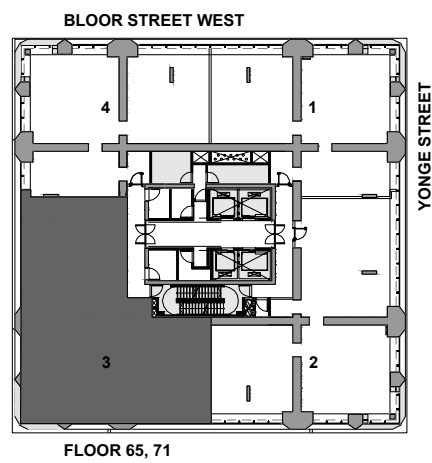

THE ONE

RESIDENCES

ONEBLOORWEST.COM

HIGH-RISE COLLECTION A
 SUITE 03
 3 BEDROOM + DEN
 2,468 SQ.FT.

All dimensions, specifications, drawings, and floor plans are approximate and are subject to change without notice. Actual square footage may vary from that stated hereon. E. & O.E.

THE ONE

RESIDENCES

ONEBLOORWEST.COM

HIGH-RISE COLLECTION B

SUITE 03

3 BEDROOM+DEN

2,468 SQ.FT.

All dimensions, specifications, drawings, and floor plans are approximate and are subject to change without notice. Actual square footage may vary from that stated hereon. E. & O.E.