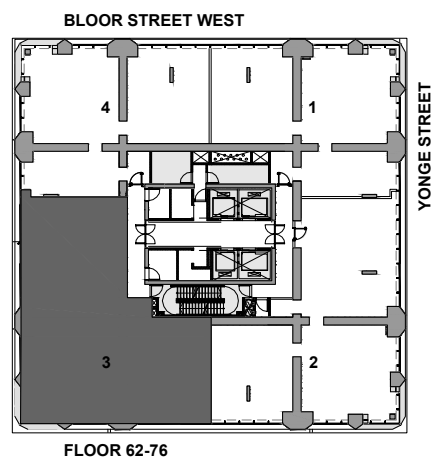

THE ONE

RESIDENCES

ONEBLOORWEST.COM

HIGH-RISE COLLECTION A
 SUITE 03
 3 BEDROOM + DEN
 2,468 SQ.FT.

All dimensions, specifications, drawings, and floor plans are approximate and are subject to change without notice. Actual square footage may vary from that stated hereon. E. & O.E.

THE ONE

RESIDENCES

ONEBLOORWEST.COM

HIGH-RISE COLLECTION B

SUITE 03

3 BEDROOM+DEN

2,468 SQ.FT.

All dimensions, specifications, drawings, and floor plans are approximate and are subject to change without notice. Actual square footage may vary from that stated hereon. E. & O.E.