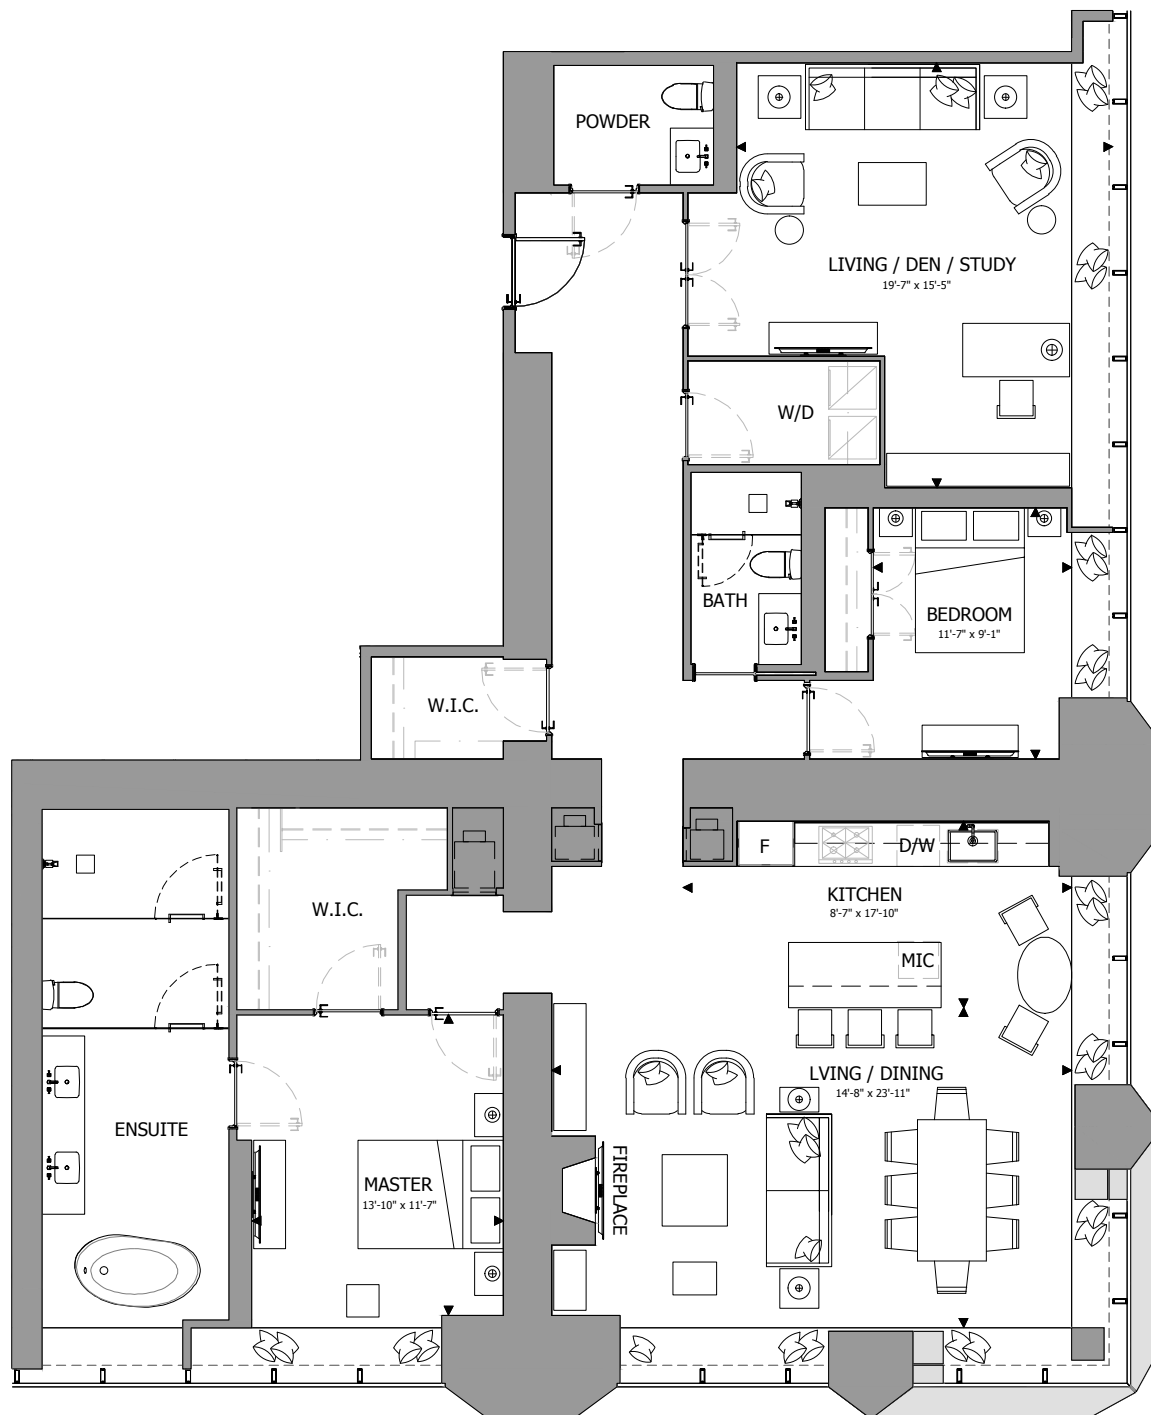

THE ONE

RESIDENCES

ONEBLOORWEST.COM

HIGH-RISE COLLECTION A

SUITE 02

2 BEDROOM + DEN

2,466 SQ.FT.

All dimensions, specifications, drawings, and floor plans are approximate and are subject to change without notice. Actual square footage may vary from that stated hereon. E. & O.E.

THE ONE

RESIDENCES

ONEBLOORWEST.COM

HIGH-RISE COLLECTION B
 SUITE 02
 2 BEDROOM + DEN
 2,466 SQ.FT.

All dimensions, specifications, drawings, and floor plans are approximate and are subject to change without notice. Actual square footage may vary from that stated hereon. E. & O.E.