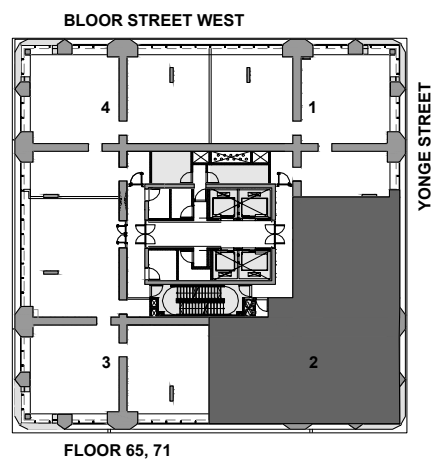

THE ONE

RESIDENCES

ONEBLOORWEST.COM

HIGH-RISE COLLECTION A

SUITE 02

2 BEDROOM + DEN

2,466 SQ.FT.

All dimensions, specifications, drawings, and floor plans are approximate and are subject to change without notice. Actual square footage may vary from that stated hereon. E. & O.E.

THE ONE

RESIDENCES

ONEBLOORWEST.COM

HIGH-RISE COLLECTION B
 SUITE 02
 2 BEDROOM + DEN
 2,466 SQ.FT.

All dimensions, specifications, drawings, and floor plans are approximate and are subject to change without notice. Actual square footage may vary from that stated hereon. E. & O.E.