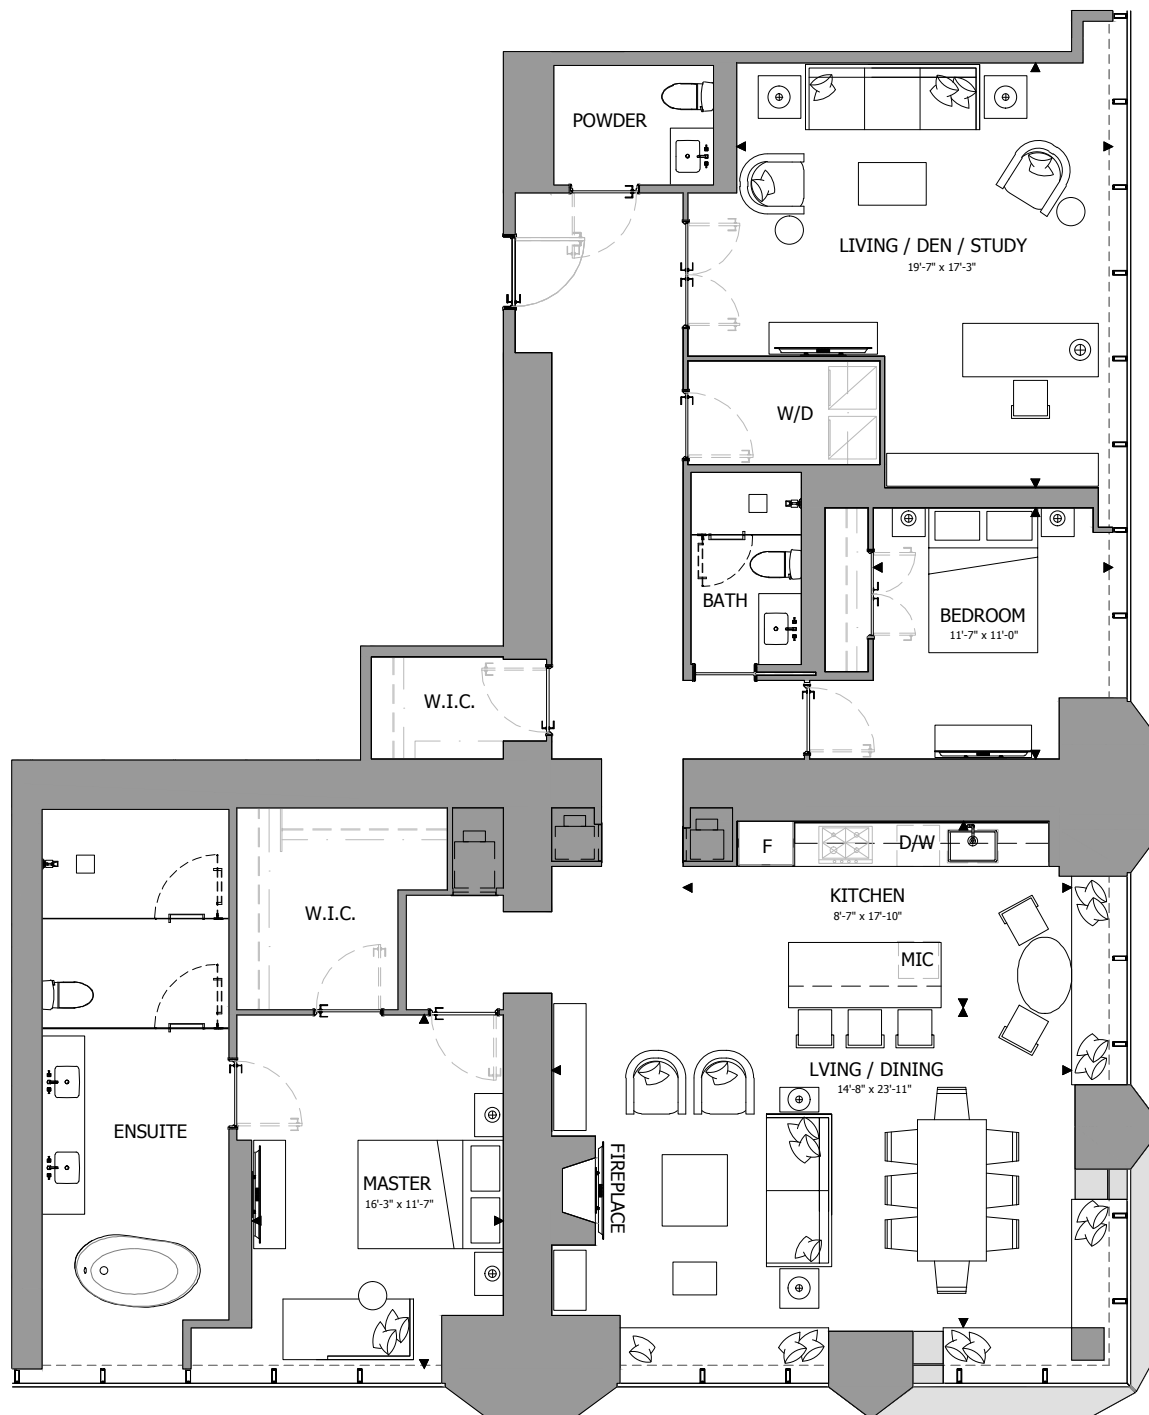

THE ONE

RESIDENCES

ONEBLOORWEST.COM

HIGH-RISE COLLECTION A

SUITE 02

2 BEDROOM + DEN

2,466 SQ.FT.

All dimensions, specifications, drawings, and floor plans are approximate and are subject to change without notice. Actual square footage may vary from that stated hereon. E. & O.E.

THE ONE

RESIDENCES

ONEBLOORWEST.COM

HIGH-RISE COLLECTION B
 SUITE 02
 2 BEDROOM + DEN
 2,466 SQ.FT.

All dimensions, specifications, drawings, and floor plans are approximate and are subject to change without notice. Actual square footage may vary from that stated hereon. E. & O.E.