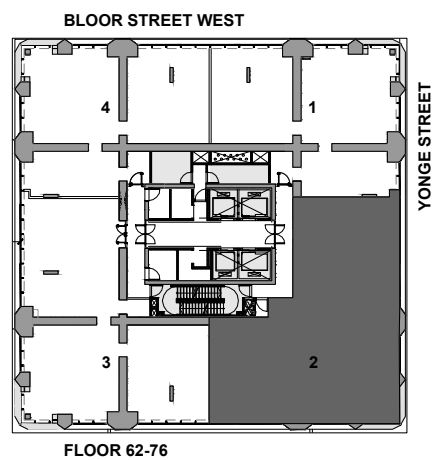

THE ONE

RESIDENCES

ONEBLOORWEST.COM

HIGH-RISE COLLECTION A

SUITE 02

2 BEDROOM + DEN

2,466 SQ.FT.

All dimensions, specifications, drawings, and floor plans are approximate and are subject to change without notice. Actual square footage may vary from that stated hereon. E. & O.E.

THE ONE

RESIDENCES

ONEBLOORWEST.COM

HIGH-RISE COLLECTION B
 SUITE 02
 2 BEDROOM + DEN
 2,466 SQ.FT.

All dimensions, specifications, drawings, and floor plans are approximate and are subject to change without notice. Actual square footage may vary from that stated hereon. E. & O.E.